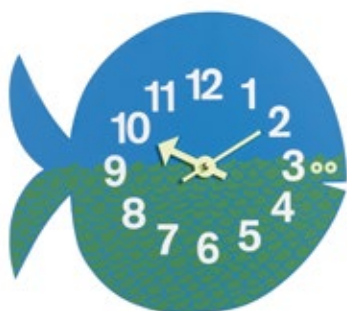

Zoo Timers

George Nelson, 1965

vitra.

Zoo Timers - Omar the Owl

Zoo Timers - Fernando the Fish

Zoo Timers - Elihu the Elephant

As a truly multi-talented designer, George Nelson was also successful as a graphic designer. His hand-drawn Zoo Timers – children’s wall clocks in the form of colourful characters from the animal kingdom – contrast sharply with his sculptural wall clocks from the 1950s. The Zoo Timers offer children a playful and enjoyable approach to telling the time.

- **Material:** plywood, multicoloured print.
- **Hands:** sheet metal.
- **Product contents:** high-quality quartz clock movement.

DIMENSIONS

Omar the Owl, H 255 x W 270 x D 35

Fernando the Fish, H 250 x W 280 x D 35