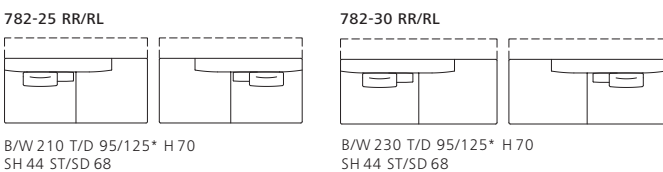

Notice

The cushions 782-CK1, 782-CR and 783-RK1 shown and listed with the article numbers are included in the prices.

All the covers can be removed.

The maximum length of the elements on shipment is 275 cm.

JAAN LIVING 782/783.

Technical drawings and dimensions

* mit Ablageboard *with board

All dimensions in cm.

JAAN LIVING 782/783.

783-25

B/W 205 T/D 105 H 70
SH 44 ST/SD 78

783-30