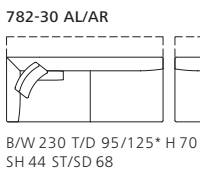

Notice

The cushions 782-CK1, 782-CR and 783-RK1 shown and listed with the article numbers are included in the prices.

All the covers can be removed.

The maximum length of the elements on shipment is 275 cm.

JAAN LIVING 782/783.

Technical drawings and dimensions

* mit Ablageboard *with board

All dimensions in cm.

JAAN LIVING 782/783.

783-25

B/W 205 T/D 105 H 70
SH 44 ST/SD 78

783-30