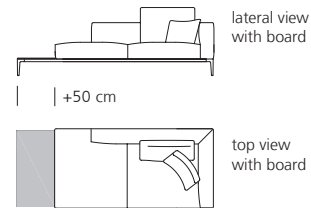

Surfaces:

- satinised glass black (.33)
- leather Saddle coffee or black

Width: 30 cm.

The length corresponds to the total length/width of each element.

Boards 783:

Selected sofas and récamières are available with a board fitted to the side.

Surfaces:

- satinised glass black (.33)
- leather Saddle coffee or black

Width: 50 cm.

The depth of the board is equivalent to the total depth of the element to which it is attached.

Table elements

The table elements 782-T4 and 783-T1 can be free-standing or attached to the particular upholstery elements.