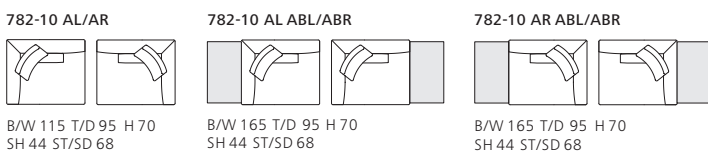

Notice

The cushions 782-CK1, 782-CR and 783-RK1 shown and listed with the article numbers are included in the prices.

All the covers can be removed.

The maximum length of the elements on shipment is 275 cm.

JAAN LIVING 782/783.

Technical drawings and dimensions

* mit Ablageboard *with board

All dimensions in cm.

JAAN LIVING 782/783.

783-25

B/W 205 T/D 105 H 70
SH 44 ST/SD 78

783-30