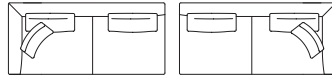

JAAN LIVING 782/783.

Technical drawings and dimensions

* mit Ablageboard *with board

All dimensions in cm.

JAAN LIVING 782/783.

783-25

B/W 205 T/D 105 H 70
SH 44 ST/SD 78

783-30

B/W 230 T/D 105 H 70
SH 44 ST/SD 78

783-35

B/W 245 T/D 105 H 70
SH 44 ST/SD 78

783-T1

B/W 50 T/D 100 H 23

783-25 AL/AR

B/W 210 T/D 105 H 70
SH 44 ST/SD 78

783-30 AL/AR