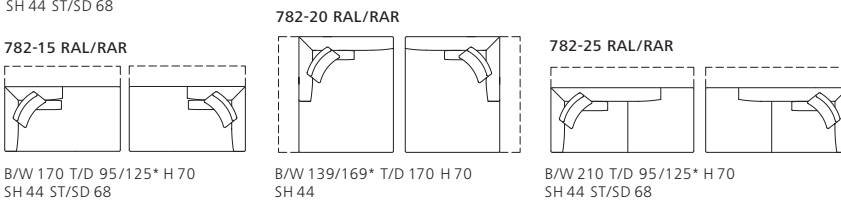

Notice

The cushions 782-CK1, 782-CR and 783-RK1 shown and listed with the article numbers are included in the prices.

All the covers can be removed.

The maximum length of the elements on shipment is 275 cm.

JAAN LIVING 782/783.

Technical drawings and dimensions

* mit Ablageboard *with board

All dimensions in cm.

JAAN LIVING 782/783.

783-25

B/W 205 T/D 105 H 70
SH 44 ST/SD 78

783-30