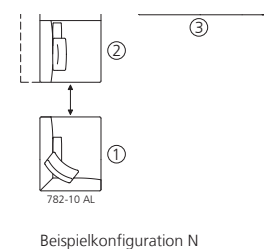

Ordering notes

All the elements in the range can be free-standing!

The Jaan Living programme offers a variety of elements which are created with the combination of at least two elements. All the elements in the 782 and 783 programmes can be used for this.

Please select the elements for your order from left to right. For a combination of several Jaan Living elements, please add a drawing.