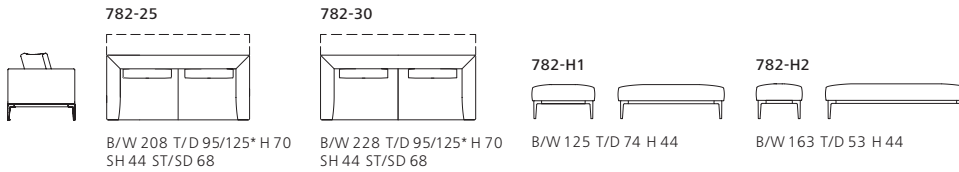

Notice

The cushions 782-CK1, 782-CR and 783-RK1 shown and listed with the article numbers are included in the prices.

All the covers can be removed.

The maximum length of the elements on shipment is 275 cm.

JAAN LIVING 782/783.

Technical drawings and dimensions

* mit Ablageboard *with board

All dimensions in cm.

JAAN LIVING 782/783.

783-25

B/W 205 T/D 105 H 70
SH 44 ST/SD 78

783-30