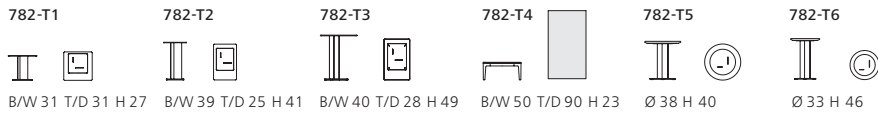

Notice

The cushions 782-CK1, 782-CR and 783-RK1 shown and listed with the article numbers are included in the prices.

All the covers can be removed.

The maximum length of the elements on shipment is 275 cm.

JAAN LIVING 782/783.

Technical drawings and dimensions

* mit Ablageboard *with board

All dimensions in cm.

JAAN LIVING 782/783.

783-25

B/W 205 T/D 105 H 70
SH 44 ST/SD 78

783-30