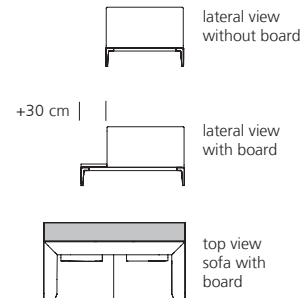

JAAN LIVING 782/783.

Boards

Boards 782:

Optionally all sofas and récamières can be equipped with boards on the back side (for surcharge). On model 782-10 AL/AR it is only possible to fit a board to the side.

Surfaces:

- satinised glass black (.33)
- leather Saddle coffee or black

Width: 30 cm.

The length corresponds to the total length/width of each element.

Boards 783:

Selected sofas and récamières are available with a board fitted to the side.

Surfaces:

- satinised glass black (.33)
- leather Saddle coffee or black

Width: 50 cm.

The depth of the board is equivalent to the total depth of the element to which it is attached.

Table elements

The table elements 782-T4 and 783-T1 can be free-standing or attached to the particular upholstery elements.