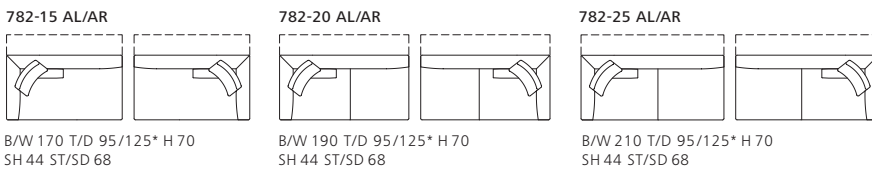

Notice

The cushions 782-CK1, 782-CR and 783-RK1 shown and listed with the article numbers are included in the prices.

All the covers can be removed.

The maximum length of the elements on shipment is 275 cm.

JAAN LIVING 782/783.

Technical drawings and dimensions

* mit Ablageboard *with board

All dimensions in cm.

JAAN LIVING 782/783.

783-25

B/W 205 T/D 105 H 70
SH 44 ST/SD 78

783-30