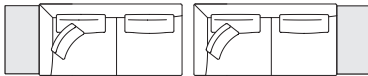

783-25 AL ABL/ABR

B/W 260 T/D 105 H 70
SH 44 ST/SD 78