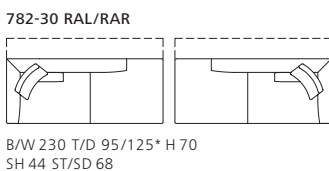

Notice

The cushions 782-CK1, 782-CR and 783-RK1 shown and listed with the article numbers are included in the prices.

All the covers can be removed.

The maximum length of the elements on shipment is 275 cm.

JAAN LIVING 782/783.

Technical drawings and dimensions

* mit Ablageboard *with board

All dimensions in cm.

JAAN LIVING 782/783.

783-25

B/W 205 T/D 105 H 70
SH 44 ST/SD 78

783-30