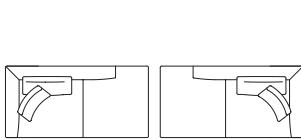

783-25 RAL/RAR

B/W 210 T/D 105 H 70
SH 44 ST/SD 78