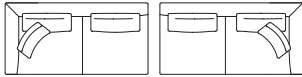

JAAN LIVING 782/783.

Technical drawings and dimensions

* mit Ablageboard *with board

All dimensions in cm.

JAAN LIVING 782/783.

783-25

B/W 205 T/D 105 H 70
SH 44 ST/SD 78

783-30

B/W 230 T/D 105 H 70
SH 44 ST/SD 78

783-35

B/W 245 T/D 105 H 70
SH 44 ST/SD 78

783-T1

B/W 50 T/D 100 H 23

783-25 AL/AR

B/W 210 T/D 105 H 70
SH 44 ST/SD 78

783-30 AL/AR