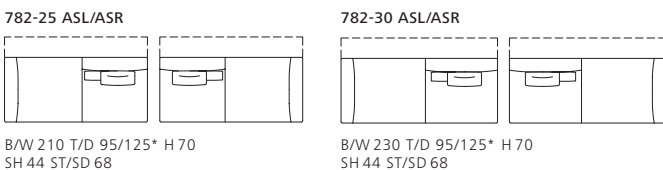

Notice

The cushions 782-CK1, 782-CR and 783-RK1 shown and listed with the article numbers are included in the prices.

All the covers can be removed.

The maximum length of the elements on shipment is 275 cm.

JAAN LIVING 782/783.

Technical drawings and dimensions

* mit Ablageboard *with board

All dimensions in cm.

JAAN LIVING 782/783.

783-25

B/W 205 T/D 105 H 70
SH 44 ST/SD 78

783-30